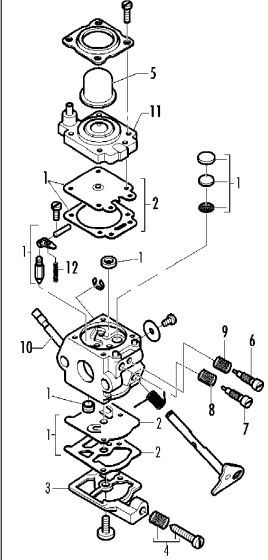

FIGURE 4

FIGURE 1

FIGURE 3

FIGURE 2

Item	P/N McC	P/N ELX	Qty	DESCRIPTION
FIGURE 1				
1		FIGURE 2		
2	247936	538247936	1	crankcase kit (starter)
3	• 235900	538235900	1	ball bearing 6002(15/32/9)
4	• 235899	538235899	1	seeger
C 5	• 228872	538228872	1	seal 13-32-5 (S7)
6	247935	538247935	1	crankcase kit (Flywheel)
7	• 235899	538235899	1	seeger ring
8	• 235900	538235900	1	ball bearing 6002(15/32/9)
C 9	• 228872	538228872	1	seal 13-32-5 (S7)
B 13	247937	538247937	1	clutch assy
14	• 241269	538241269	2	pin
C 15	• 241270	538241270	1	clutch spring
16	• 236956	538236956	2	washer
17	241240	538241240	1	flywheel
18	235806	538235806	2	screw M5x20
C 19	241298	538241298	1	ignition coil
20	235808	538235808	2	screw M5x50
21	235804	538235804	2	screw M5x30
C 22	241541	538241541	1	tank mix assy
B 23	• 229809	538229809	1	hose fuel mm245
B 24	• 229743	538229743	1	hose fuel 150mm
C 25	• 235675	538235675	1	fuel tank grommet
A 26	240452	538240452	1	pick up fuel
B 27	236563	538236563	1	fuel cap ass'y
A 28	• 236564	538236564	1	cap gasket
29	242711	538242711	1	air filter cover
B 30	241523	538241523	1	air filter
31	235642	538235642	2	nut M5
32	235248	538235248	2	washer
33	237452	538237452	1	air filter box
A 34	227417	538227417	1	gasket
C 35	FIGURE 3/4			
36	227255	538227255	1	choke knob
A 37	227692	538227692	1	gasket
38	235248	538235248	2	washer
39	235803	538235803	2	screw M5x25
40	241266	538241266	1	crankshaft assy
C 41	• 235742	538235742	1	needle bearing Ø 9x14x12
C 42	227631	538227631	1	key
43	242800	538242800	1	starter pawl ass'y
44	235218	538235218	1	nut M8
C 45	242808	538242808	1	starter assy
B 46	• 249163	538249163	1	pulley/rope
A 47	• 227703	538227703	1	rope
48	• 240884	538240884	1	starter handle
49	• 227467	538227467	1	spring shield
B 50	• 227300	538227300	1	rewind spring
B 51	• 241781	538241781	2	pawl
52	• 241782	538241782	2	spring shield
B 53	• 111088	538111088	2	snap ring
54	241248	538241248	4	fuel tank grommet
55	236527	538236527	4	screw M6x16
C 56	241280	538241280	1	muffler gasket
C 57	241432	538241432	1	muffler assy
58	• 227236	538227236	1	clamp
59	• 227274	538227274	2	screw M5x60
60	227565	538227565	4	screw M5x25
A 61	92879	538092879	1	spark plug RDJ8J
62	242706	538242706	1	engine cover
63	241416	538241416	2	engine cover gasket