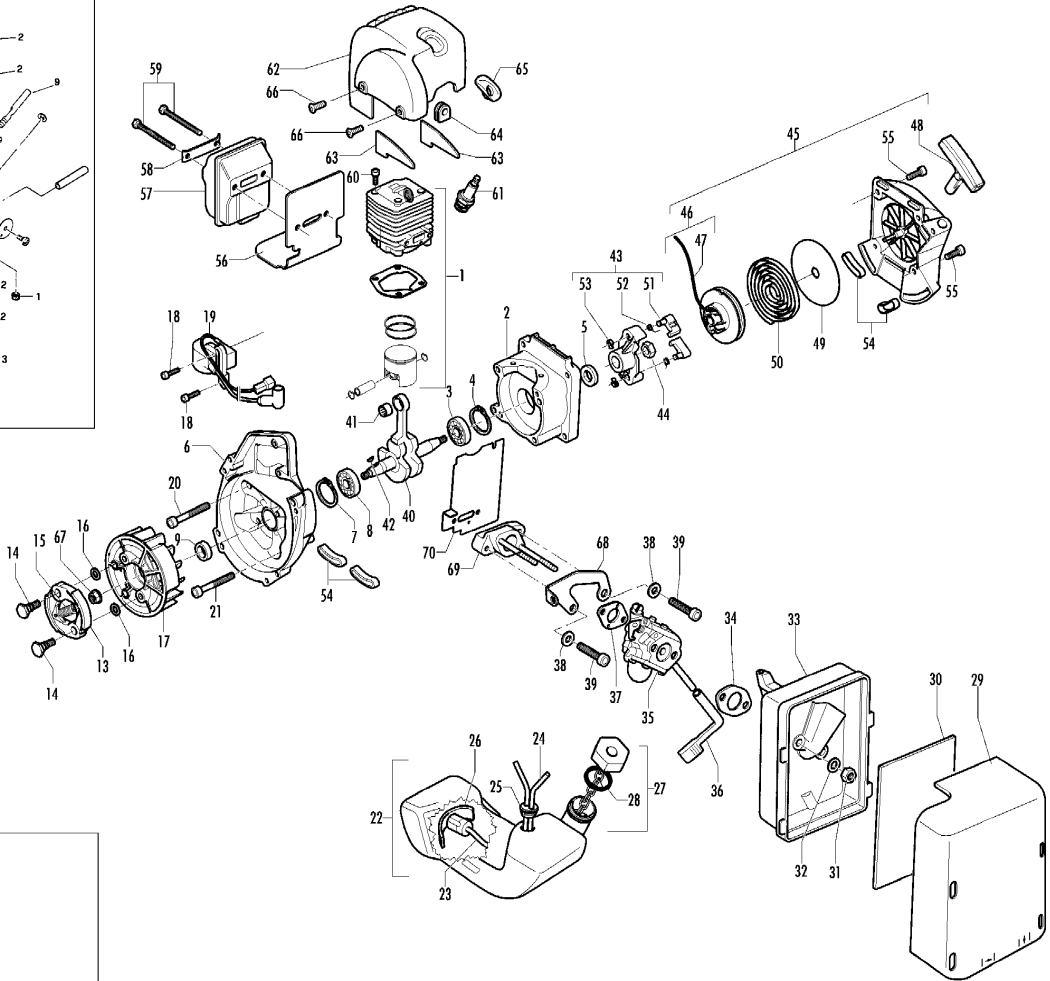

FIGURE 4

FIGURE 1

FIGURE 3

FIGURE 2

Item	P/N McC	P/N ELX	Qty	DESCRIPTION
FIGURE 1				
1		FIGURE 2		
2	247936	538247936	1	crankcase kit (starter)
3	• 235900	538235900	1	ball bearing 6002(15/32/9)
4	• 235899	538235899	1	seeger
C 5	• 228872	538228872	1	seal 13-32-5 (S7)
6	247935	538247935	1	crankcase kit (Flywheel)
7	• 235899	538235899	1	seeger ring
8	• 235900	538235900	1	ball bearing 6002(15/32/9)
C 9	• 228872	538228872	1	seal 13-32-5 (S7)
B 13	247937	538247937	1	clutch assy
14	• 241269	538241269	2	pin
C 15	• 241270	538241270	1	clutch spring
16	• 236956	538236956	2	washer
17	241240	538241240	1	flywheel
18	235806	538235806	2	screw M5x20
C 19	241298	538241298	1	ignition coil
20	235808	538235808	2	screw M5x50
21	235804	538235804	2	screw M5x30
C 22	241541	538241541	1	tank mix assy
B 23	• 229809	538229809	1	hose fuel mm245
B 24	• 229743	538229743	1	hose fuel 150mm
C 25	• 235675	538235675	1	fuel tank grommet
A 26	240452	538240452	1	pick up fuel
B 27	236563	538236563	1	fuel cap ass'y
A 28	• 236564	538236564	1	cap gasket
29	242711	538242711	1	air filter cover
B 30	241523	538241523	1	air filter
31	235642	538235642	2	nut M5
32	235248	538235248	2	washer
33	237452	538237452	1	air filter box
A 34	227417	538227417	1	gasket
C 35	FIGURE 3/4			
36	227255	538227255	1	choke knob
A 37	227692	538227692	1	gasket
38	235248	538235248	2	washer
39	235803	538235803	2	screw M5x25
40	241266	538241266	1	crankshaft assy
C 41	• 235742	538235742	1	needle bearing Ø 9x14x12
C 42	227631	538227631	1	key
43	242800	538242800	1	starter pawl ass'y
44	235218	538235218	1	nut M8
C 45	242808	538242808	1	starter assy
B 46	• 249163	538249163	1	pulley/rope
A 47	• 227703	538227703	1	rope
48	• 240884	538240884	1	starter handle
49	• 227467	538227467	1	spring shield
B 50	• 227300	538227300	1	rewind spring
B 51	• 241781	538241781	2	pawl
52	• 241782	538241782	2	spring shield
B 53	• 111088	538111088	2	snap ring
54	241248	538241248	4	fuel tank grommet
55	236527	538236527	4	screw M6x16
C 56	241280	538241280	1	muffler gasket
C 57	241432	538241432	1	muffler assy
58	• 227236	538227236	1	clamp
59	• 227274	538227274	2	screw M5x60
60	227565	538227565	4	screw M5x25
A 61	92879	538092879	1	spark plug RDJ8J
62	242706	538242706	1	engine cover
63	241416	538241416	2	engine cover gasket